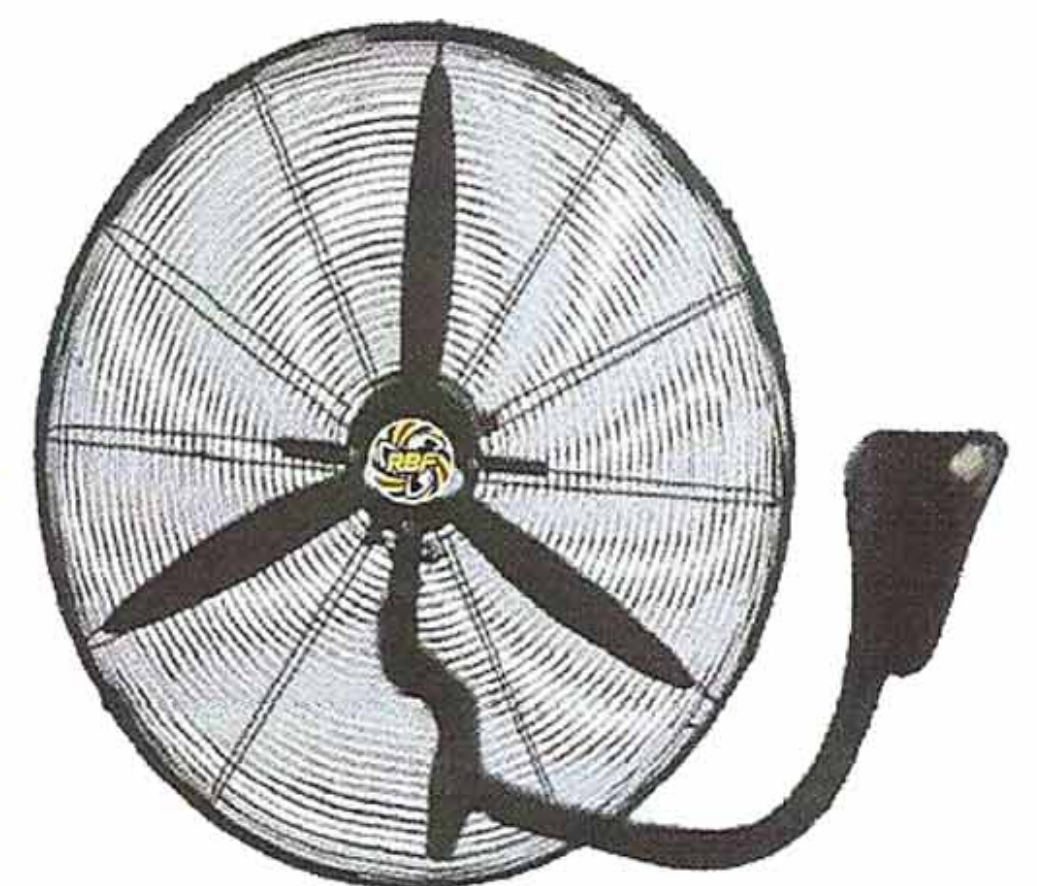

WALL FAN TYPE LUXURY

Wall Fan type Luxury					
Model	A2				
Size [inch]	18	20	24	26	30
Speed [rpm]	1400				
Voltage [V/Hz]	220/50				
Power [W]	120	130	150	230	350
Air Delivery [m³/min]	150	170	185	205	290

DRUM CIRCULAR FAN

Drum circular Fan			
Model	HVF-65		
Size [inch]	26		
Stage	Low	Medium	High
Speed [r/min]	750	850	910
Air Flow [M³/h]	143	174	220
Noise [db]	55	60	65
Power [W]	142	160	187